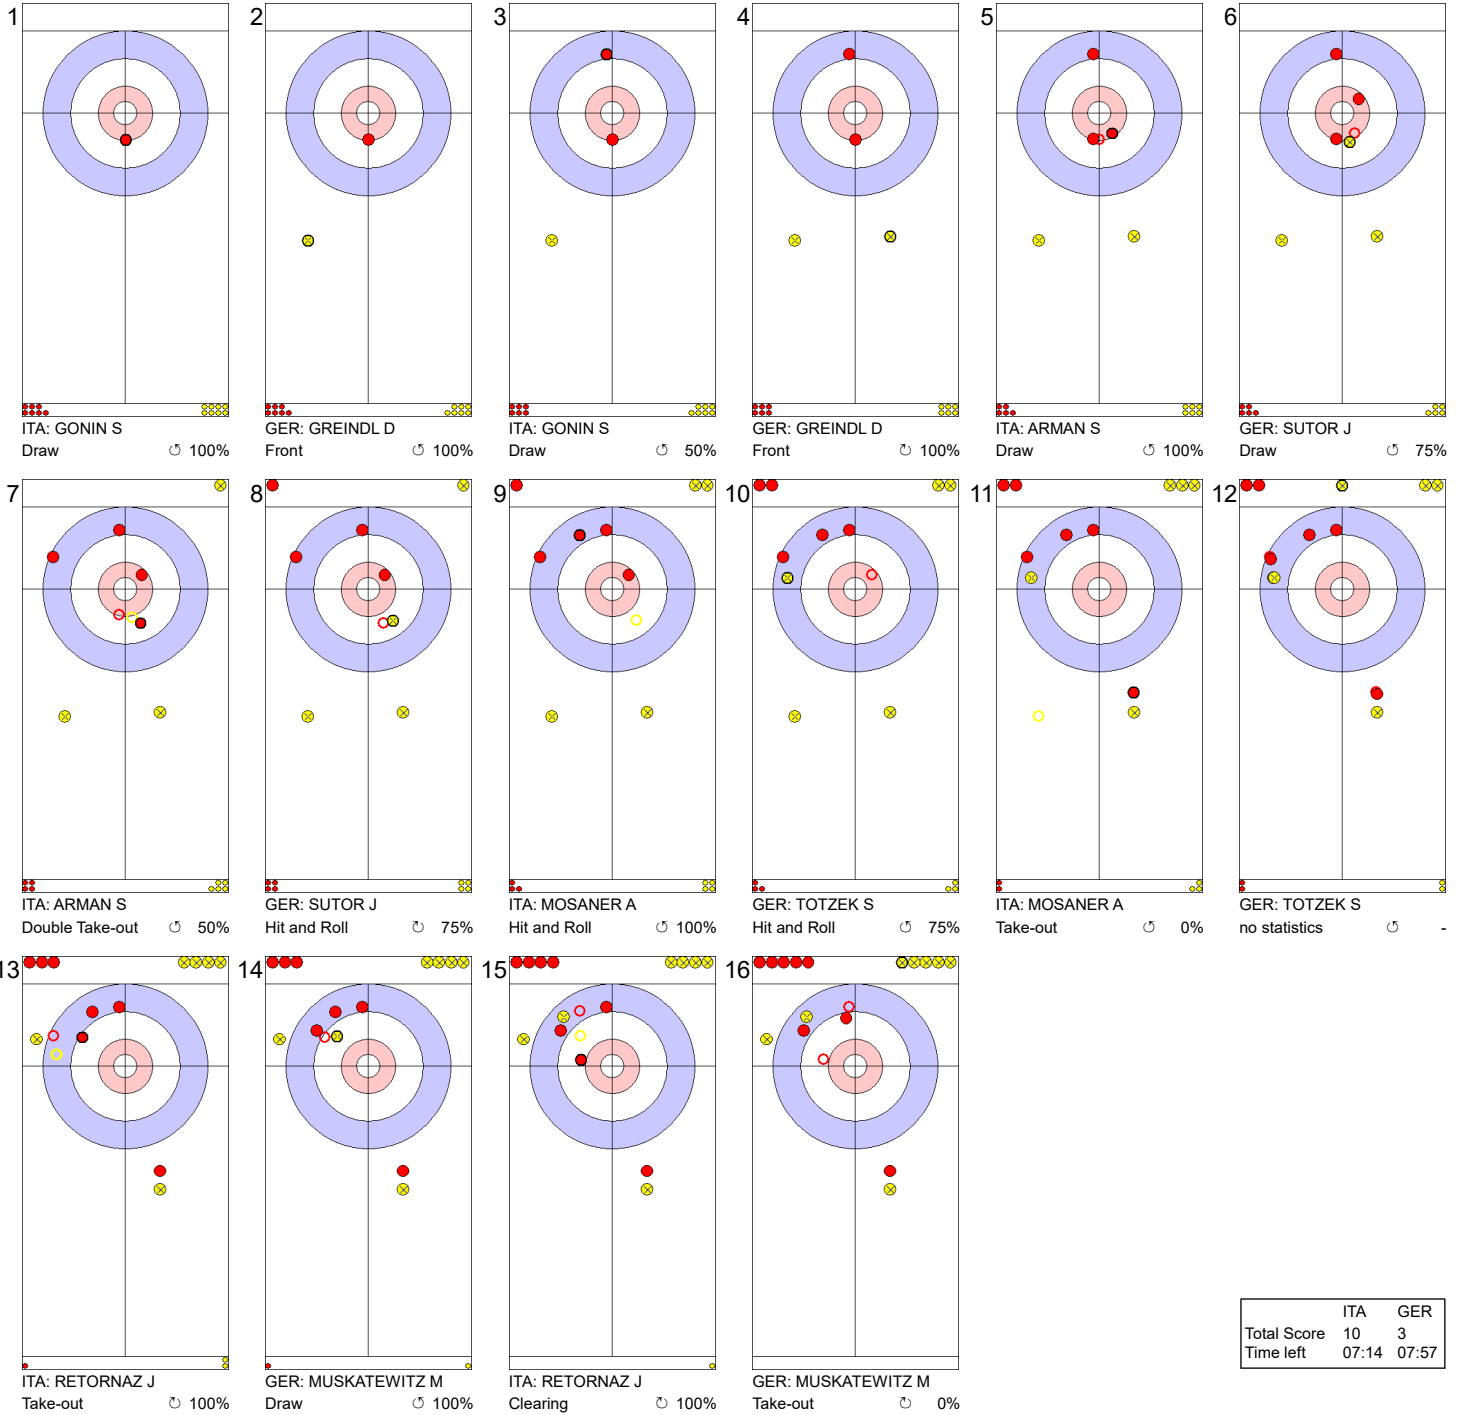

Game - Shot by Shot

Legend:
 ↻ Clockwise ↺ Counter-clockwise - Not considered

Game - Shot by Shot

Legend:
 Clockwise Counter-clockwise - Not considered

Game - Shot by Shot

Legend:
 ↻ Clockwise ↺ Counter-clockwise - Not considered

Game - Shot by Shot

Legend:
 ↻ Clockwise ↺ Counter-clockwise - Not considered

Game - Shot by Shot

End 5 ● **ITA - Italy** 3 + 4 (this end) = 7 ● **GER - Germany** 3 + 0 (this end) = 3

	ITA	GER
Total Score	7	3
Time left	11:32	13:55

Legend:
 ↻ Clockwise ↺ Counter-clockwise - Not considered

Game - Shot by Shot

Legend:
 ↻ Clockwise ↺ Counter-clockwise - Not considered

Game - Shot by Shot

End 7 ● **ITA - Italy 8 + 2 (this end) = 10** ● **GER - Germany 3 + 0 (this end) = 3**

	ITA	GER
Total Score	10	3
Time left	07:14	07:57

Legend:
 ↻ Clockwise ↺ Counter-clockwise - Not considered