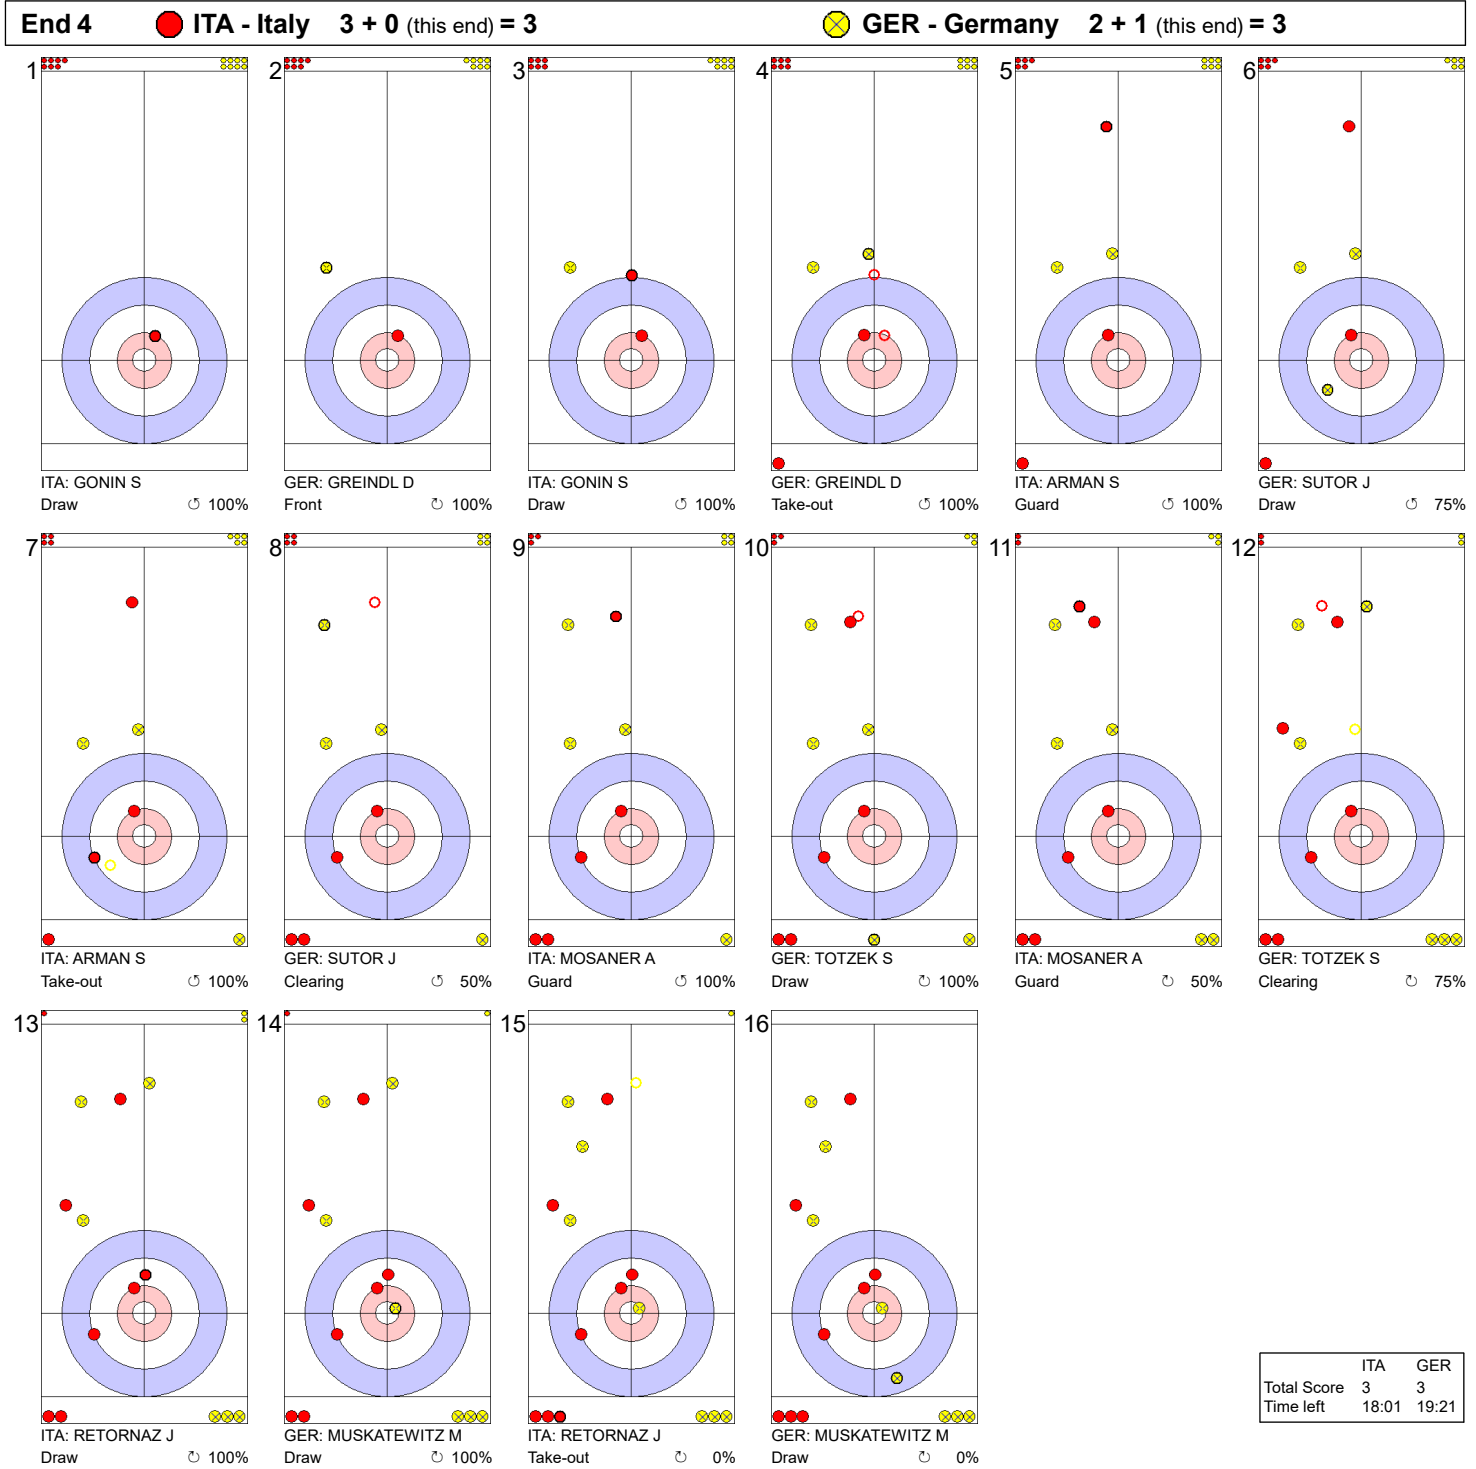

Game - Shot by Shot

Legend:
 ↻ Clockwise ↺ Counter-clockwise - Not considered

Game - Shot by Shot

Legend:
 Clockwise Counter-clockwise - Not considered

Game - Shot by Shot

Legend:
 ↻ Clockwise ↺ Counter-clockwise - Not considered

Game - Shot by Shot

Legend:
 ↻ Clockwise ↺ Counter-clockwise - Not considered

Game - Shot by Shot

End 5 ● **ITA - Italy** 3 + 4 (this end) = 7 ● **GER - Germany** 3 + 0 (this end) = 3

	ITA	GER
Total Score	7	3
Time left	11:32	13:55

Legend:
 ↻ Clockwise ↺ Counter-clockwise - Not considered

Game - Shot by Shot

Legend:
 ↻ Clockwise ↺ Counter-clockwise - Not considered

Game - Shot by Shot

End 7 ● **ITA - Italy 8 + 2 (this end) = 10** ● **GER - Germany 3 + 0 (this end) = 3**

	ITA	GER
Total Score	10	3
Time left	07:14	07:57

Legend:
 ↻ Clockwise ↺ Counter-clockwise - Not considered