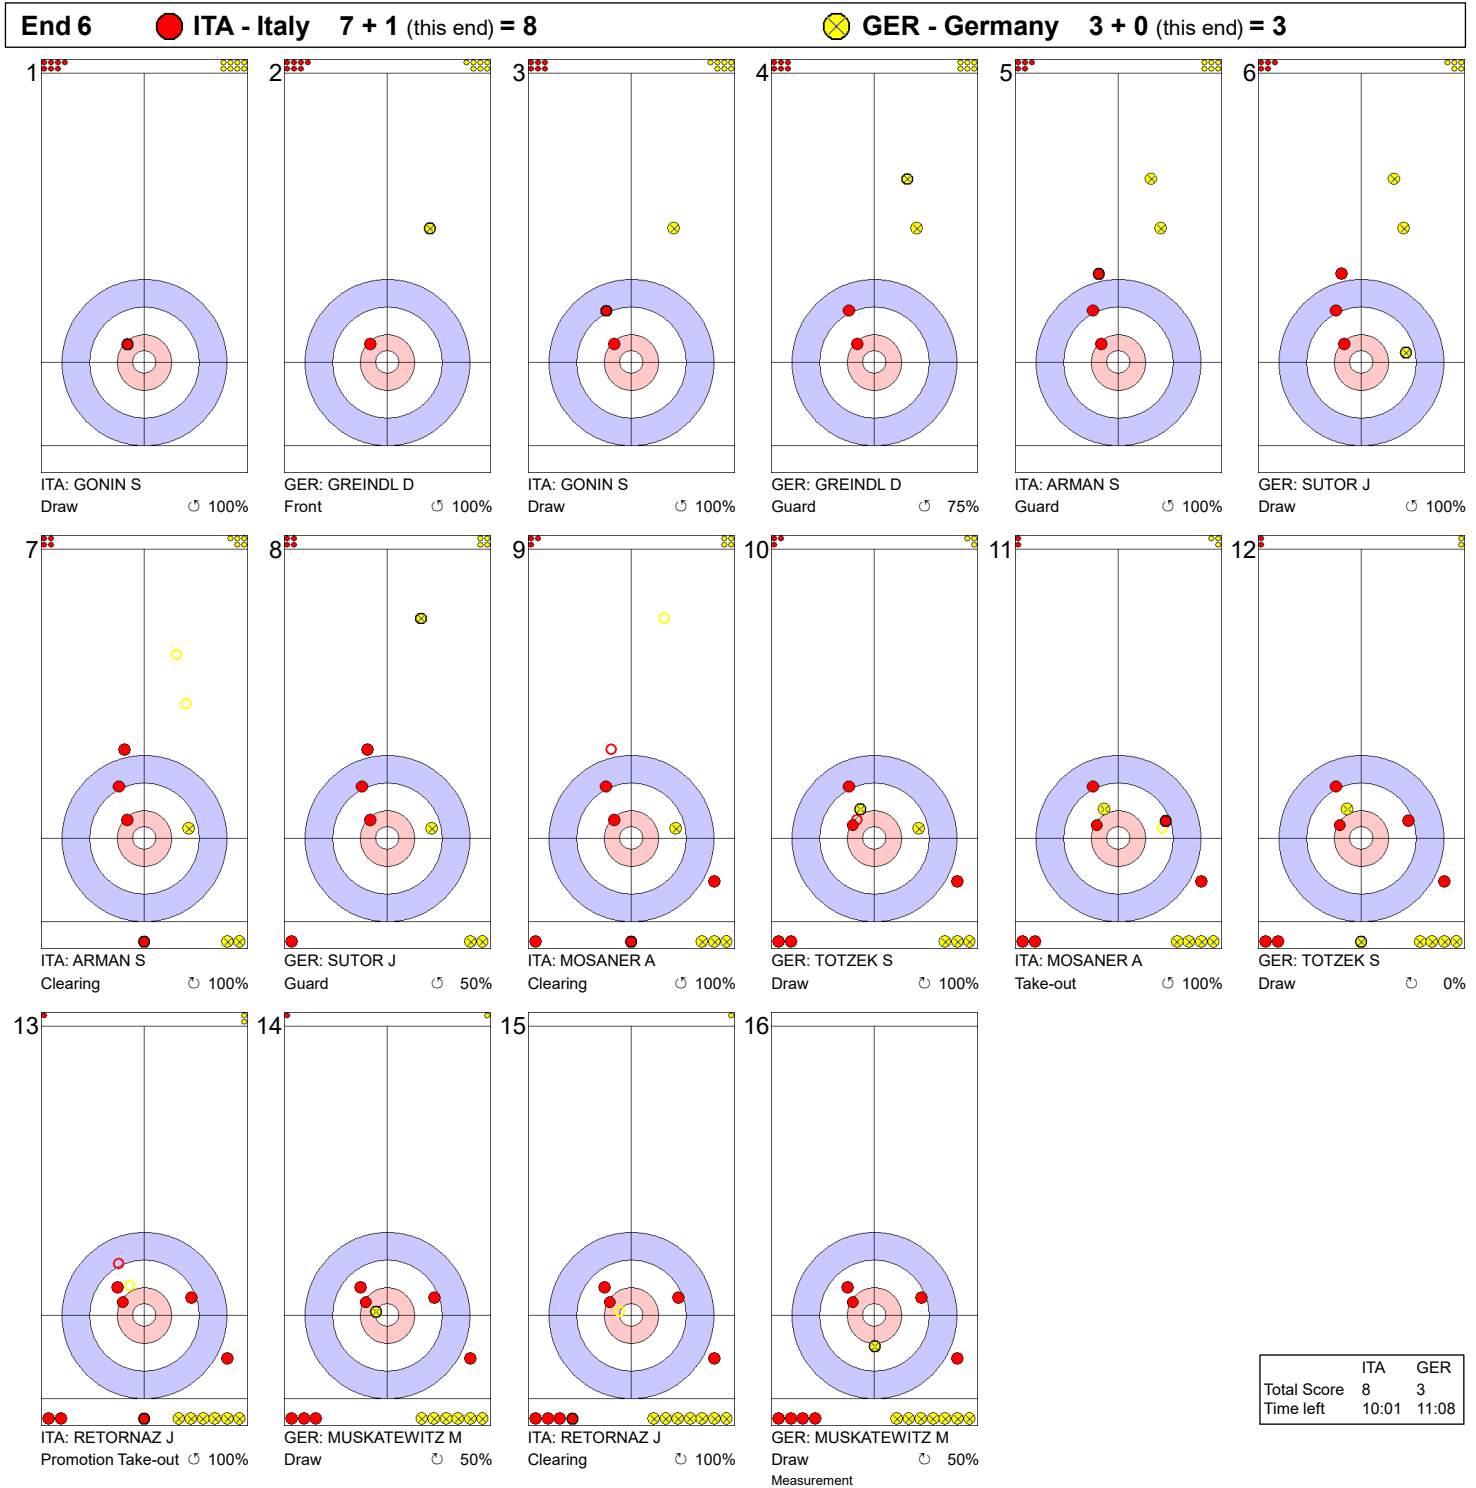

Game - Shot by Shot

Legend:
 ↻ Clockwise ↺ Counter-clockwise - Not considered

Game - Shot by Shot

Legend:
 Clockwise Counter-clockwise - Not considered

Game - Shot by Shot

Legend:
 ↻ Clockwise ↺ Counter-clockwise - Not considered

Game - Shot by Shot

Legend:
 ↻ Clockwise ↺ Counter-clockwise - Not considered

Game - Shot by Shot

End 5 ● **ITA - Italy** 3 + 4 (this end) = 7 ● **GER - Germany** 3 + 0 (this end) = 3

	ITA	GER
Total Score	7	3
Time left	11:32	13:55

Legend:
 ↻ Clockwise ↺ Counter-clockwise - Not considered

Game - Shot by Shot

Legend:
 ↻ Clockwise ↺ Counter-clockwise - Not considered

Game - Shot by Shot

End 7 ● **ITA - Italy 8 + 2 (this end) = 10** ● **GER - Germany 3 + 0 (this end) = 3**

	ITA	GER
Total Score	10	3
Time left	07:14	07:57

Legend:
 ↻ Clockwise ↺ Counter-clockwise - Not considered