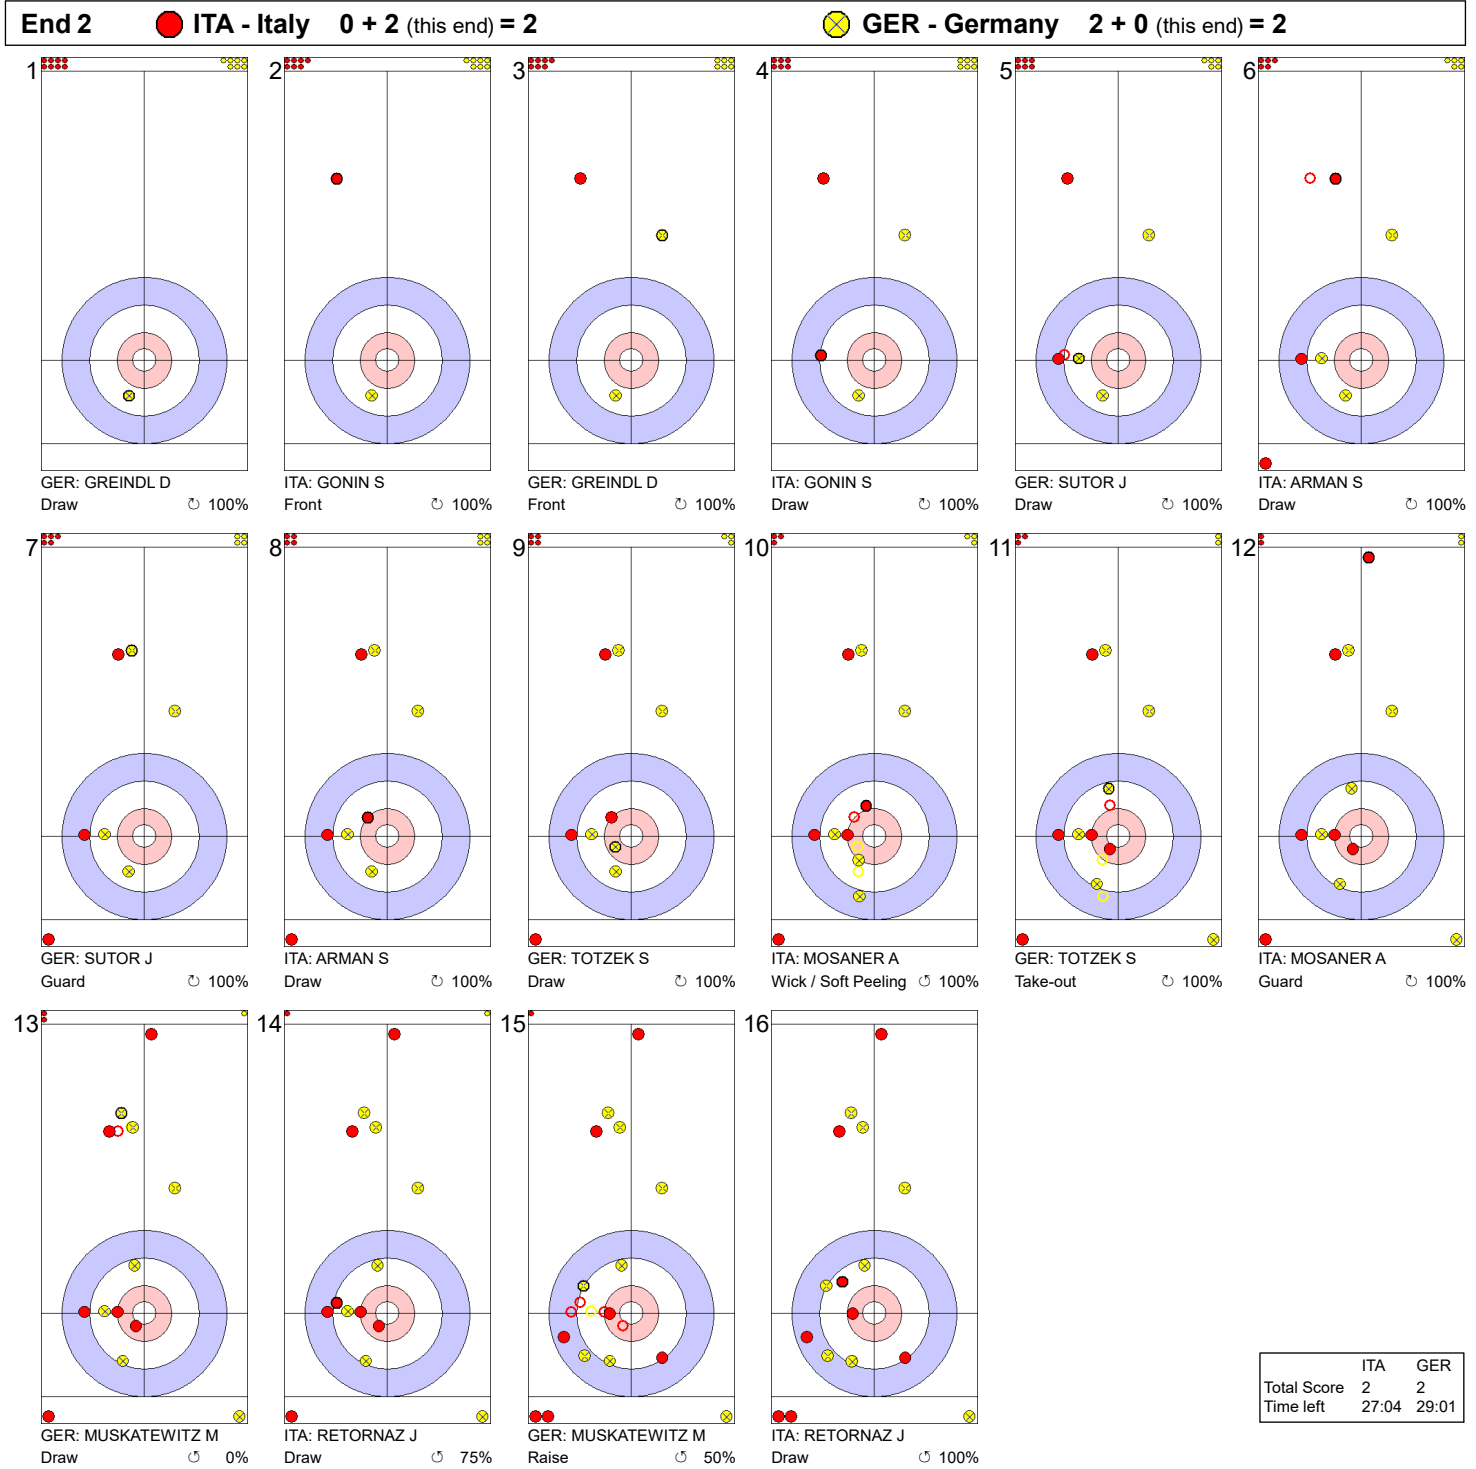

Game - Shot by Shot

Legend:
 ↻ Clockwise ↺ Counter-clockwise - Not considered

Game - Shot by Shot

Legend:
 Clockwise Counter-clockwise - Not considered

Game - Shot by Shot

Legend:
 ↻ Clockwise ↺ Counter-clockwise - Not considered

Game - Shot by Shot

Legend:
 ↻ Clockwise ↺ Counter-clockwise - Not considered

Game - Shot by Shot

End 5 ● **ITA - Italy** 3 + 4 (this end) = 7 ● **GER - Germany** 3 + 0 (this end) = 3

	ITA	GER
Total Score	7	3
Time left	11:32	13:55

Legend:
 ↻ Clockwise ↺ Counter-clockwise - Not considered

Game - Shot by Shot

Legend:
 ↻ Clockwise ↺ Counter-clockwise - Not considered

Game - Shot by Shot

End 7 ● **ITA - Italy 8 + 2 (this end) = 10** ● **GER - Germany 3 + 0 (this end) = 3**

	ITA	GER
Total Score	10	3
Time left	07:14	07:57

Legend:
 ↻ Clockwise ↺ Counter-clockwise - Not considered